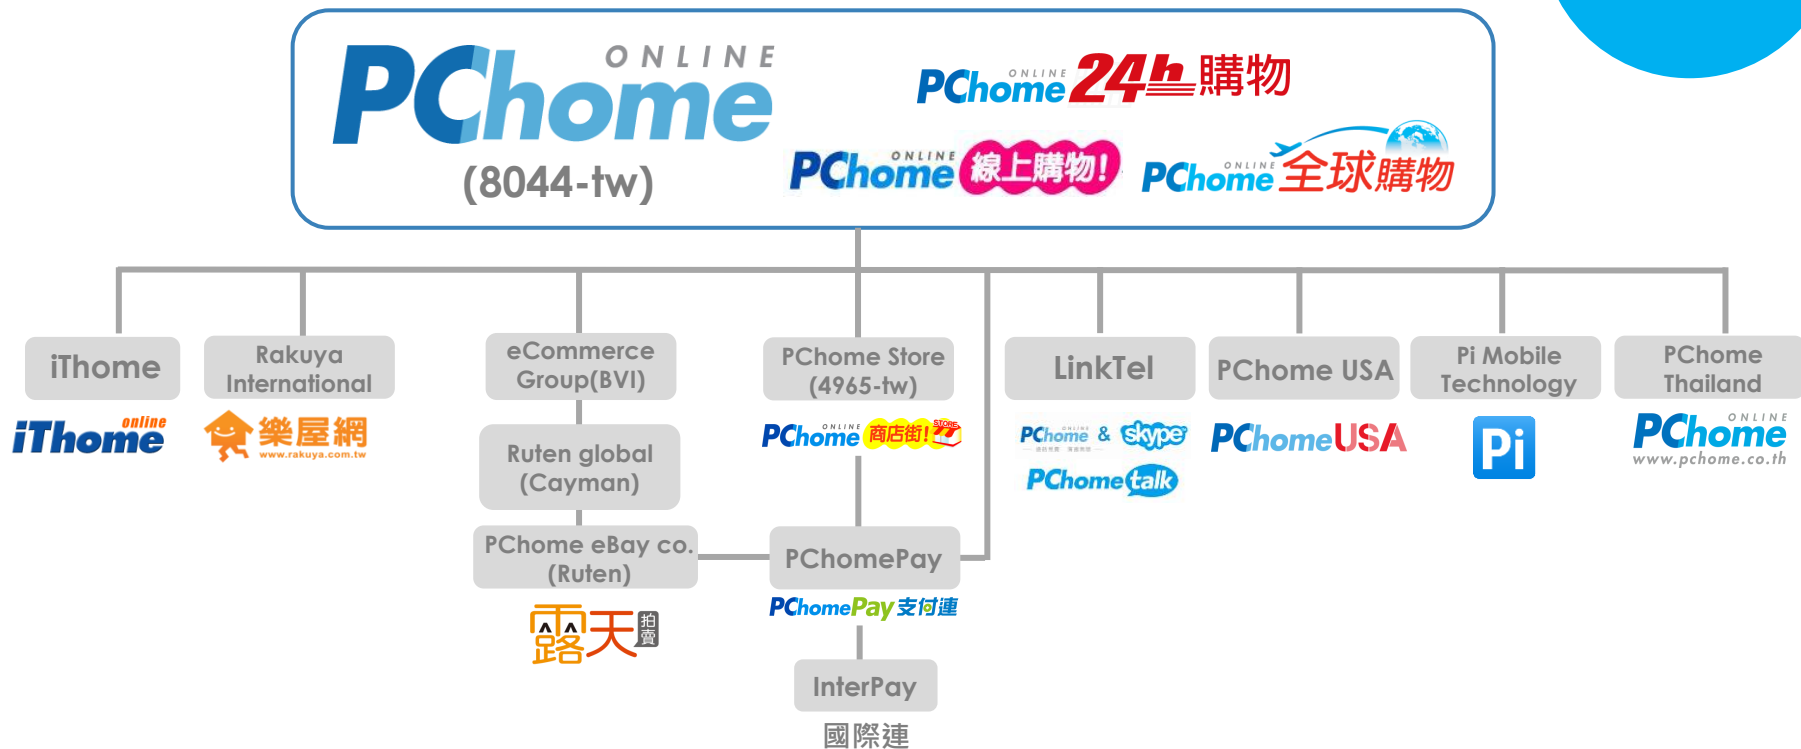

PChome Group Company Overview

Taiwan's Leading e-Commerce Group

PChome Group....

The Largest e-Commerce company in Taiwan

No.1 B2C Shopping Website

No.1 C2C Marketplace

No.1 Online Payment Service

PChome ONLINE GROUP

Group Structure

PChome Group

B2C

C2C

Web service

Payment

Listing is power

B2C Shopping

The logo for PChome ONLINE, featuring the word "PChome" in a bold, white, sans-serif font with "ONLINE" in a smaller font above it, all contained within a blue circular background.The logo for PChome ONLINE 24h 購物, featuring the word "PChome" in blue, "ONLINE" in small blue letters above it, "24h" in large red font with horizontal lines, and "購物" in red Chinese characters.

Launched: January, 2007

SKU: Over 1,900,000 in stock

24 hrs delivery guarantee

Taipei City 6hrs delivery

The logo for PChome ONLINE 全球購物, featuring the word "PChome" in blue, "ONLINE" in small blue letters above it, a globe icon with a blue arrow, and "全球購物" in red Chinese characters.