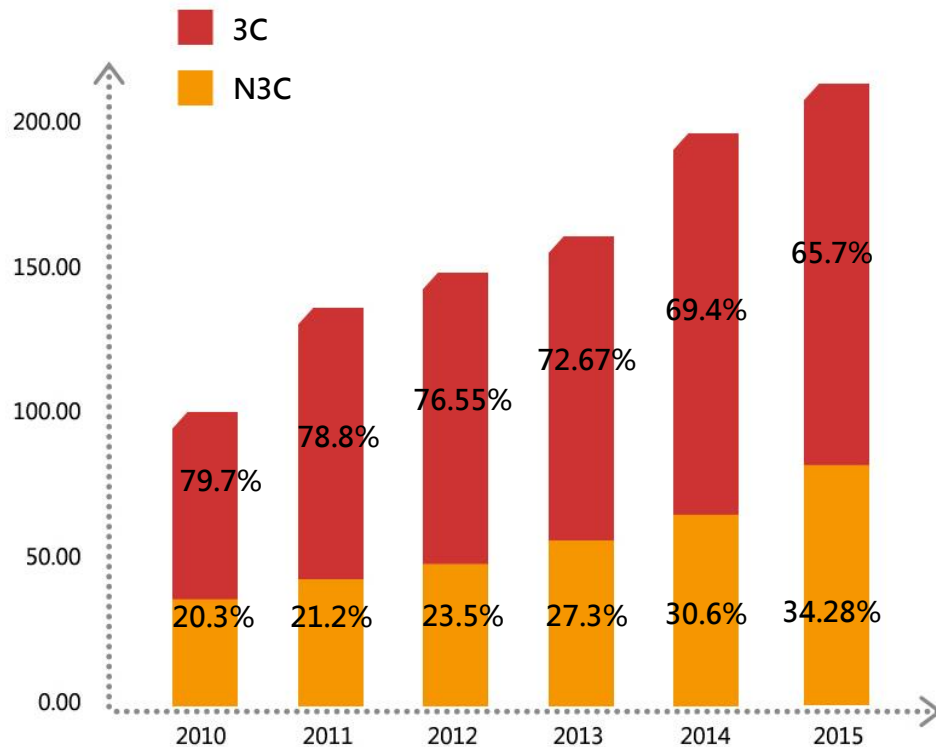

We guarantee 24 hour delivery service in Taiwan

PChome ONLINE 24h 購物

On-time rate: 99.68%

Receive NT100 (Cash point) for late Delivery

Real-time order checking system

Sustained increase in SKUs

2010-2016 / 3C vs N3C Sales

露天拍賣

C2C Marketplace

Over 20,000 stores opened
by SMEs

Over 4,870,000 listings
Best choice for Chinese
American to start an online store

www.pchome.co.th

Beta launched in September,
2015

Over 100,000,000+ live listings in Ruten