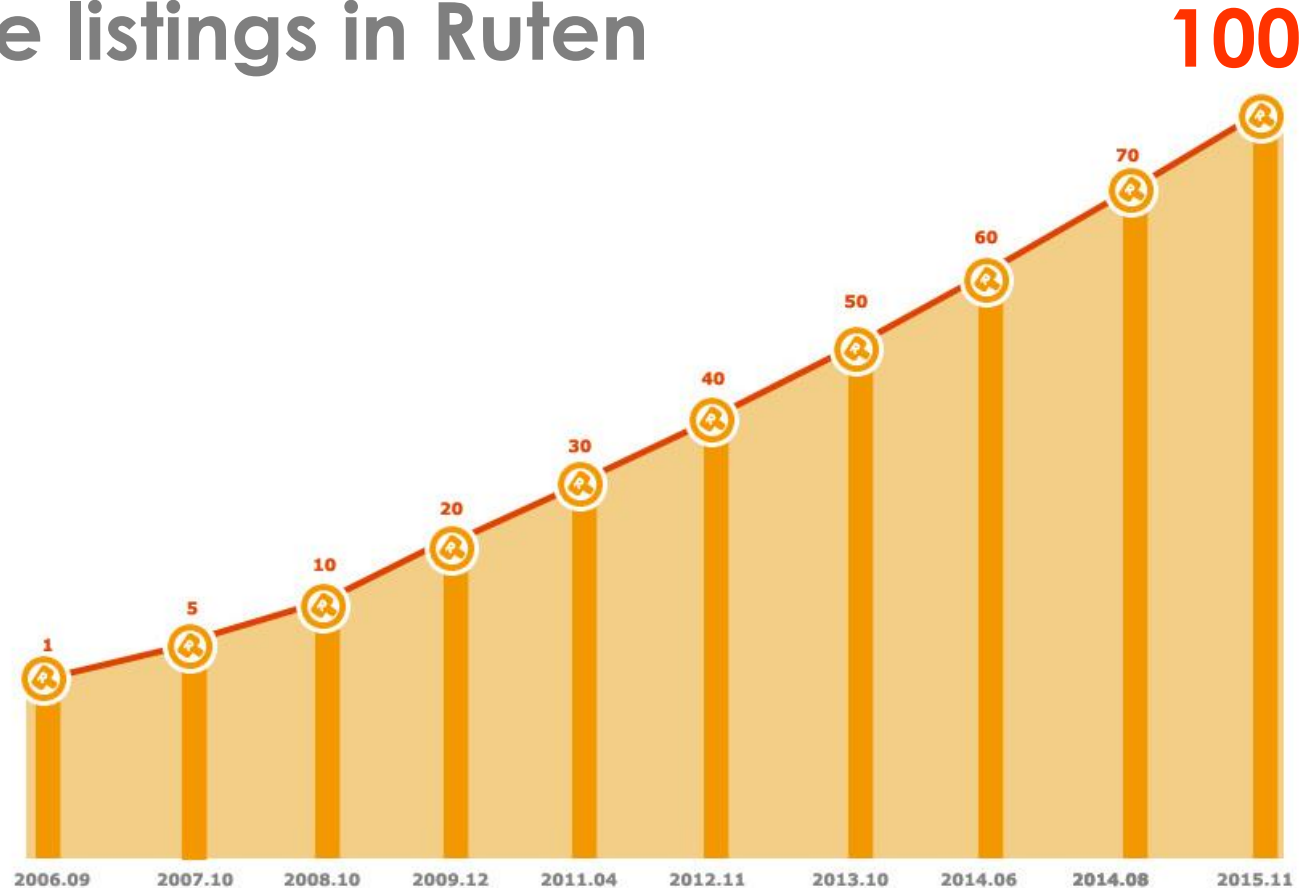

露天拍賣

C2C Marketplace

Over 20,000 stores opened
by SMEs

Over 4,870,000 listings
Best choice for Chinese
American to start an online store

www.pchome.co.th

Beta launched in September,
2015

Over 100,000,000+ live listings in Ruten

Listing per Capita

Listing Per Capita

Listing per capita
(listing/population)

Country/EC market leader

Payment

Payment

PChomePay 支付連

Over 66,000,000 listings online payment can be made through PChome Pay, which is the largest Online payment service in Taiwan.