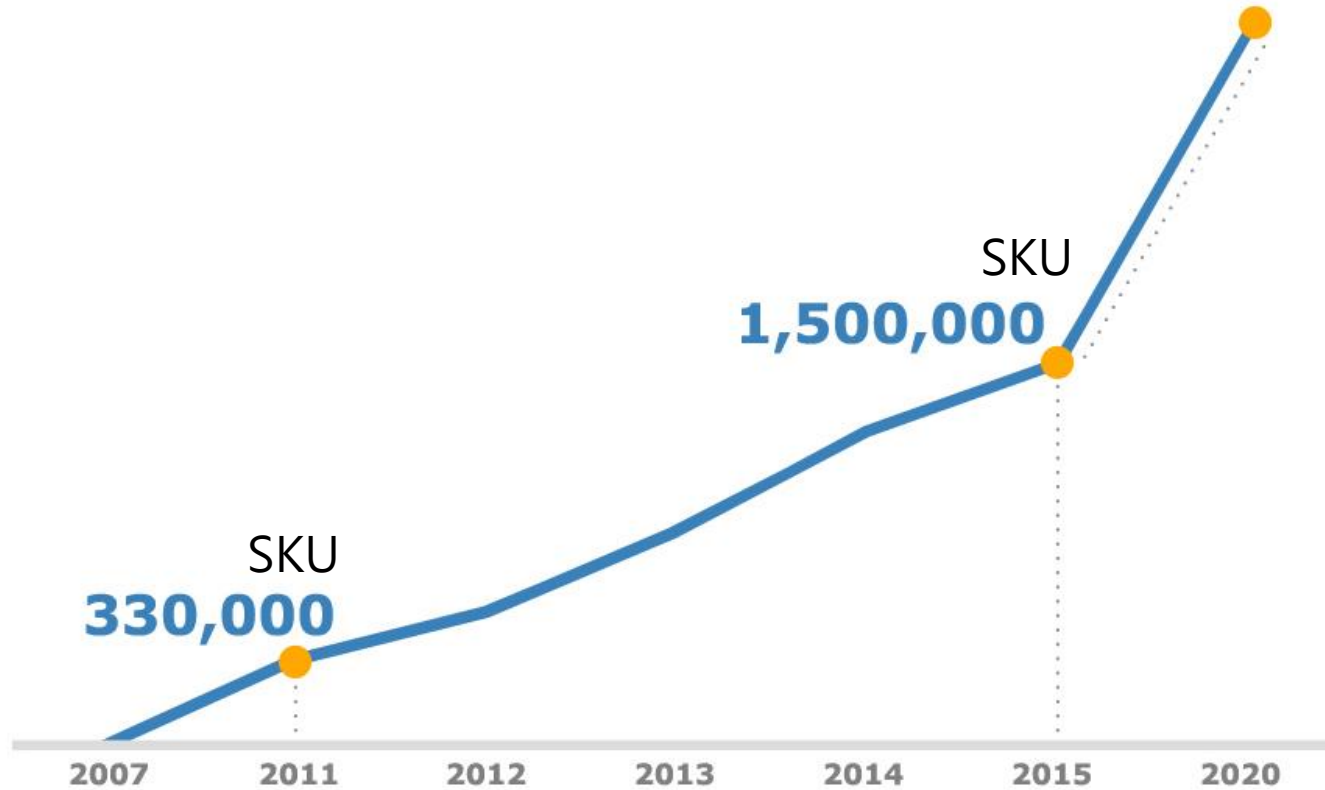

We guarantee 24 hour delivery service in Taiwan

PChome ONLINE 24h 購物

On-time rate: 99.68%

Receive NT100 (Cash point) for late Delivery

Real-time order checking system

Sustained increase in SKUs

2010-2016 / 3C vs N3C Sales