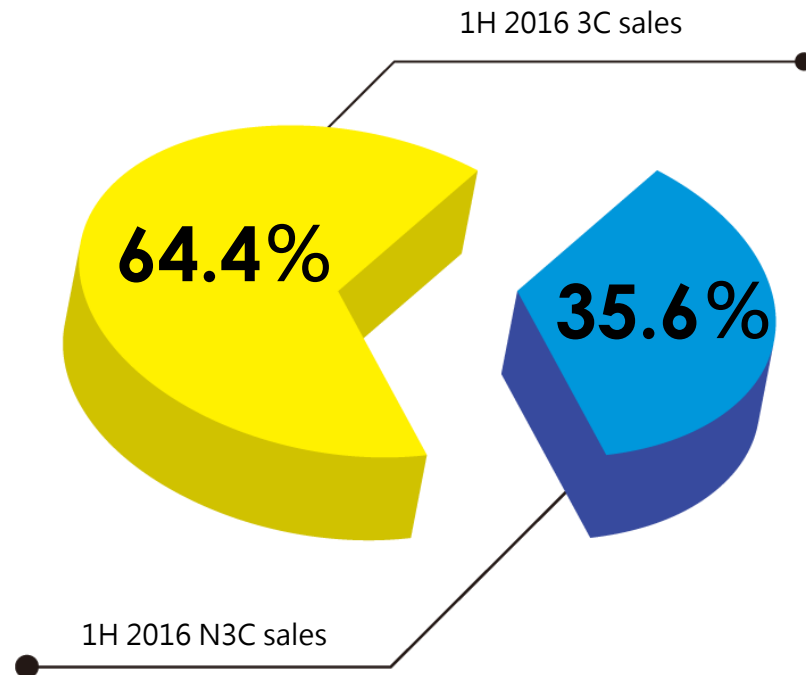

We guarantee 24 hour delivery service in Taiwan

PChome ONLINE 24h 購物

On-time rate: 99.68%

Receive NT100 (Cash point) for late Delivery

Real-time order checking system

Sustained increase in SKUs

2010-2016 / 3C vs N3C Sales

露天拍賣

C2C Marketplace

Over 20,000 stores opened
by SMEs

Over 4,870,000 listings
Best choice for Chinese
American to start an online store

www.pchome.co.th

Beta launched in September,
2015

Over 100,000,000+ live listings in Ruten