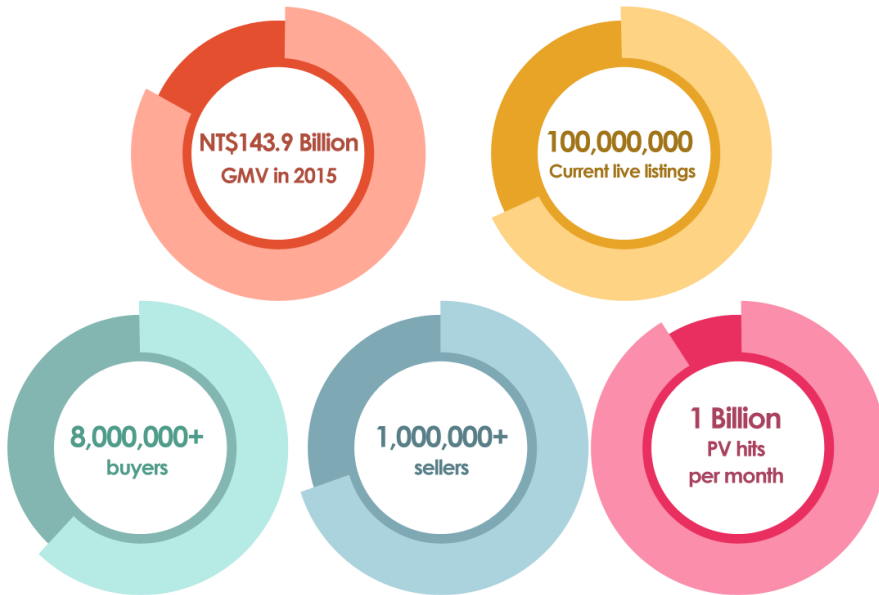

露天拍賣

C2C Marketplace

Over 20,000 stores opened
by SMEs

Over 4,870,000 listings
Best choice for Chinese
American to start an online store

www.pchome.co.th

Beta launched in September,
2015

Over 100,000,000+ live listings in Ruten