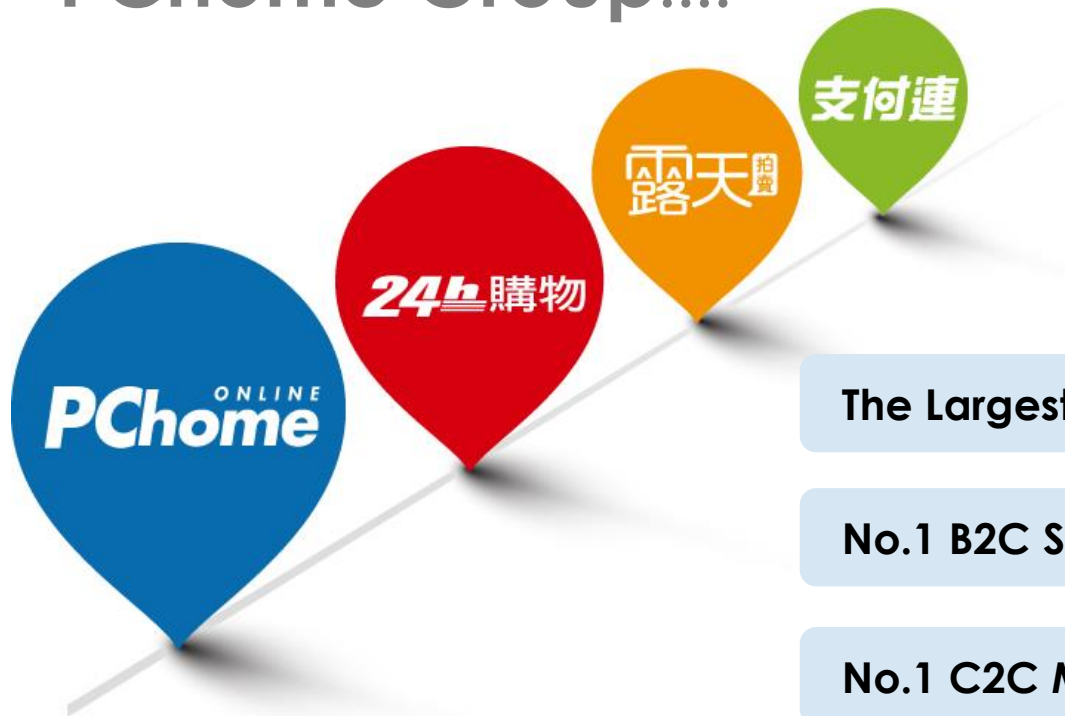

PChome Group Company Overview

Taiwan's Leading e-Commerce Group

PChome Group....

The Largest e-Commerce company in Taiwan

No.1 B2C Shopping Website

No.1 C2C Marketplace

No.1 Online Payment Service

PChome ONLINE GROUP