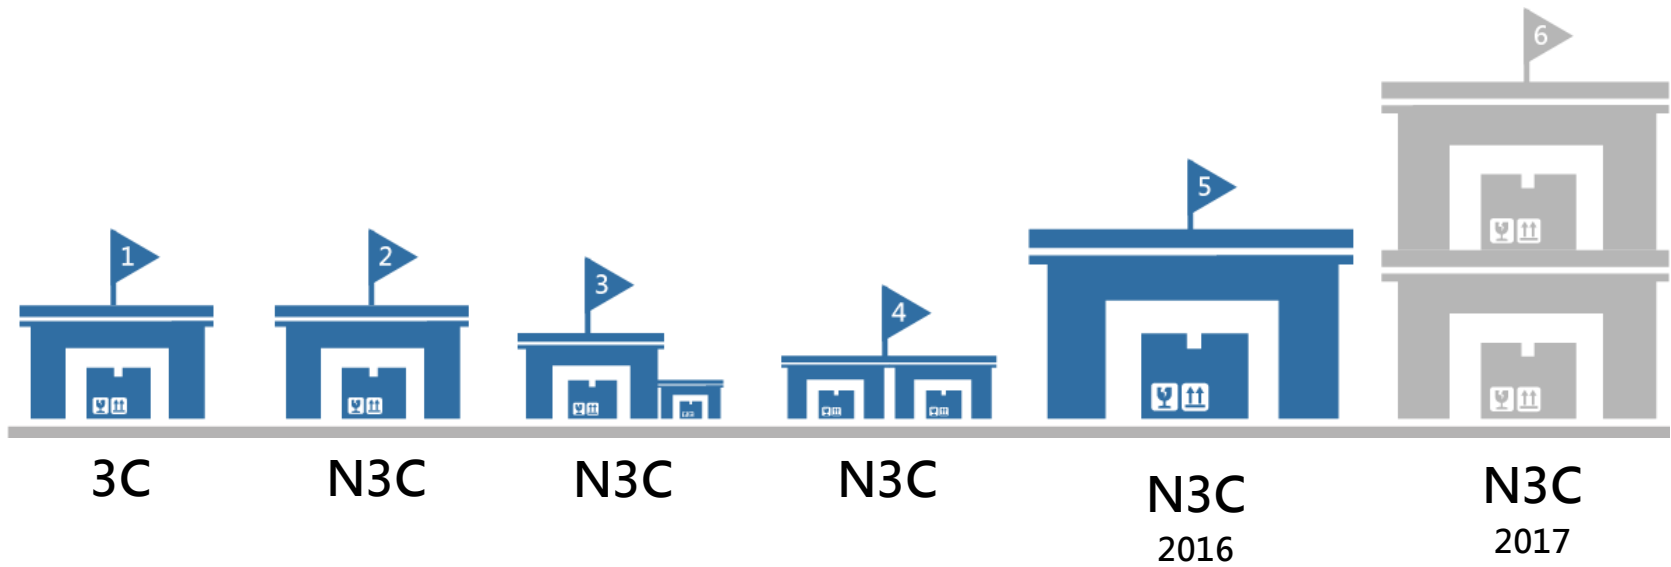

Coming soon...2016 2H

Pi mobile wallet can be used in 5,000 physical stores in Taiwan

2016-2017

Business

Development Plans

We will expand to 6 warehouses and increase more SKUs

In future, you will see
more Taiwanese goods
in PChome warehouses