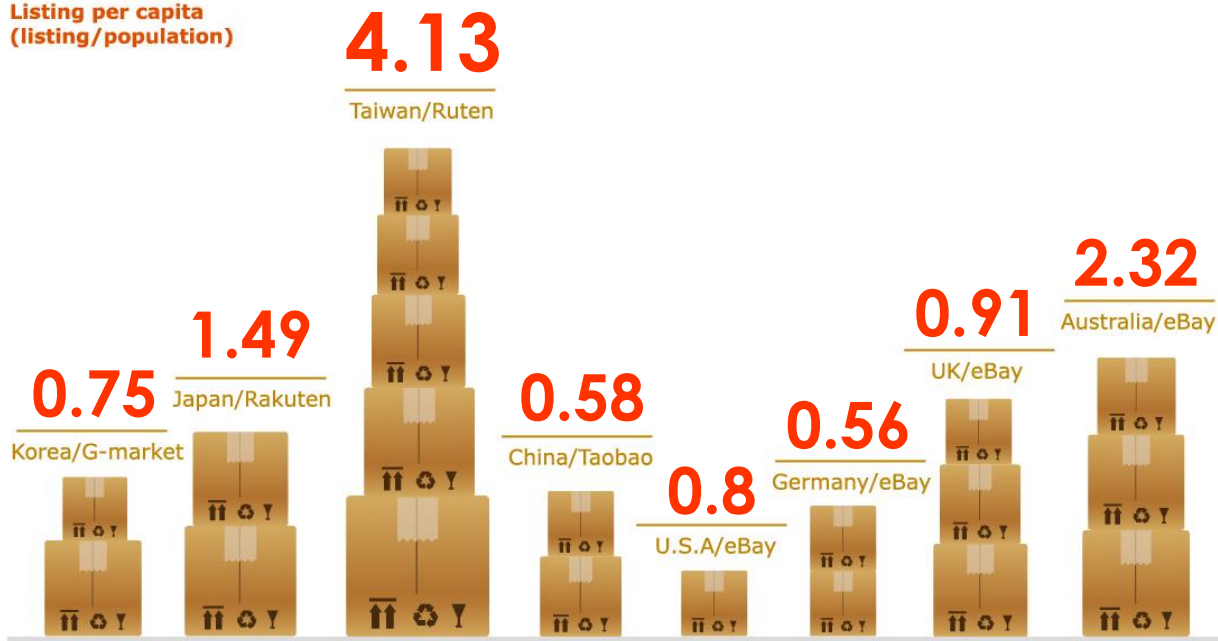

露天拍賣

C2C Marketplace

Over 20,000 stores opened
by SMEs

Over 4,870,000 listings
Best choice for Chinese
American to start an online store

www.pchome.co.th

Beta launched in September,
2015

Over 100,000,000+ live listings in Ruten

Listing per Capita

Listing Per Capita

Listing per capita
(listing/population)

Country/EC market leader

Payment

Payment

PChomePay 支付連

Over 66,000,000 listings online payment can be made through PChome Pay, which is the largest Online payment service in Taiwan.